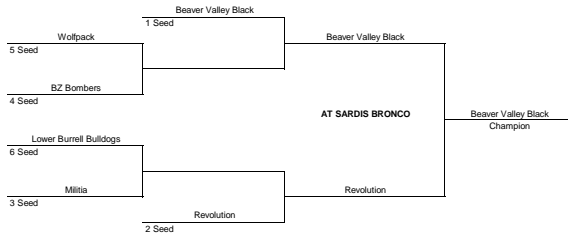

Mother's Day Challenge 2010

Division: 10U

TEAM NAME	WIN	LOSS	RUN DIFFERENTIAL (+/-)	RUNS ALLOWED	RUNS SCORED
A1 Wolfpack		II	-16	28	3
A2 Lower Burrell Bulldogs		II	-16	36	0
A3 BZ Bombers		II	-13	21	7
B1 Beaver Valley Black	II		16	0	35
B2 Revolution	II		13	2	23
B3 Militia	II		16	7	27

DAY	TIME	FIELD	SCORE	TEAM VS TEAM	SCORE
Saturday	12:00pm	Monroeville Park 2		A1 VS B1	
Saturday	2:00pm	Monroeville Park 1	0	A2 VS B2	16
Saturday	2:00pm	Monroeville Park 2		A1 VS B2	
Saturday	4:00pm	Monroeville Park 1	0	A2 VS B1	20
Saturday	4:00pm	Monroeville Park 2		A3 VS B3	
Saturday	4:00pm	Monroeville Park 2	3	A1 VS B3	13
Saturday	6:00pm	Monroeville Park 1	2	A3 VS B2	7
Saturday	6:00pm	Monroeville Park 2	0	A1 VS B1	15
Saturday	8:00pm	Monroeville Park 2	4	A3 VS B3	14
Sunday	CANCELLED	Monroeville Park 2		5 Seed VS 4 Seed	
Sunday	CANCELLED	Monroeville Park 2		6 Seed VS 3 Seed	
Sunday	CANCELLED	Monroeville Park 2		5/4 Winner VS 1 Seed	
Sunday	CANCELLED	Monroeville Park 2		6/3 Winner VS 2 Seed	
Sunday	4:00pm	Sardis Bronco		Championship	

Beaver Valley Black 1st Place

Revolution Runner Up